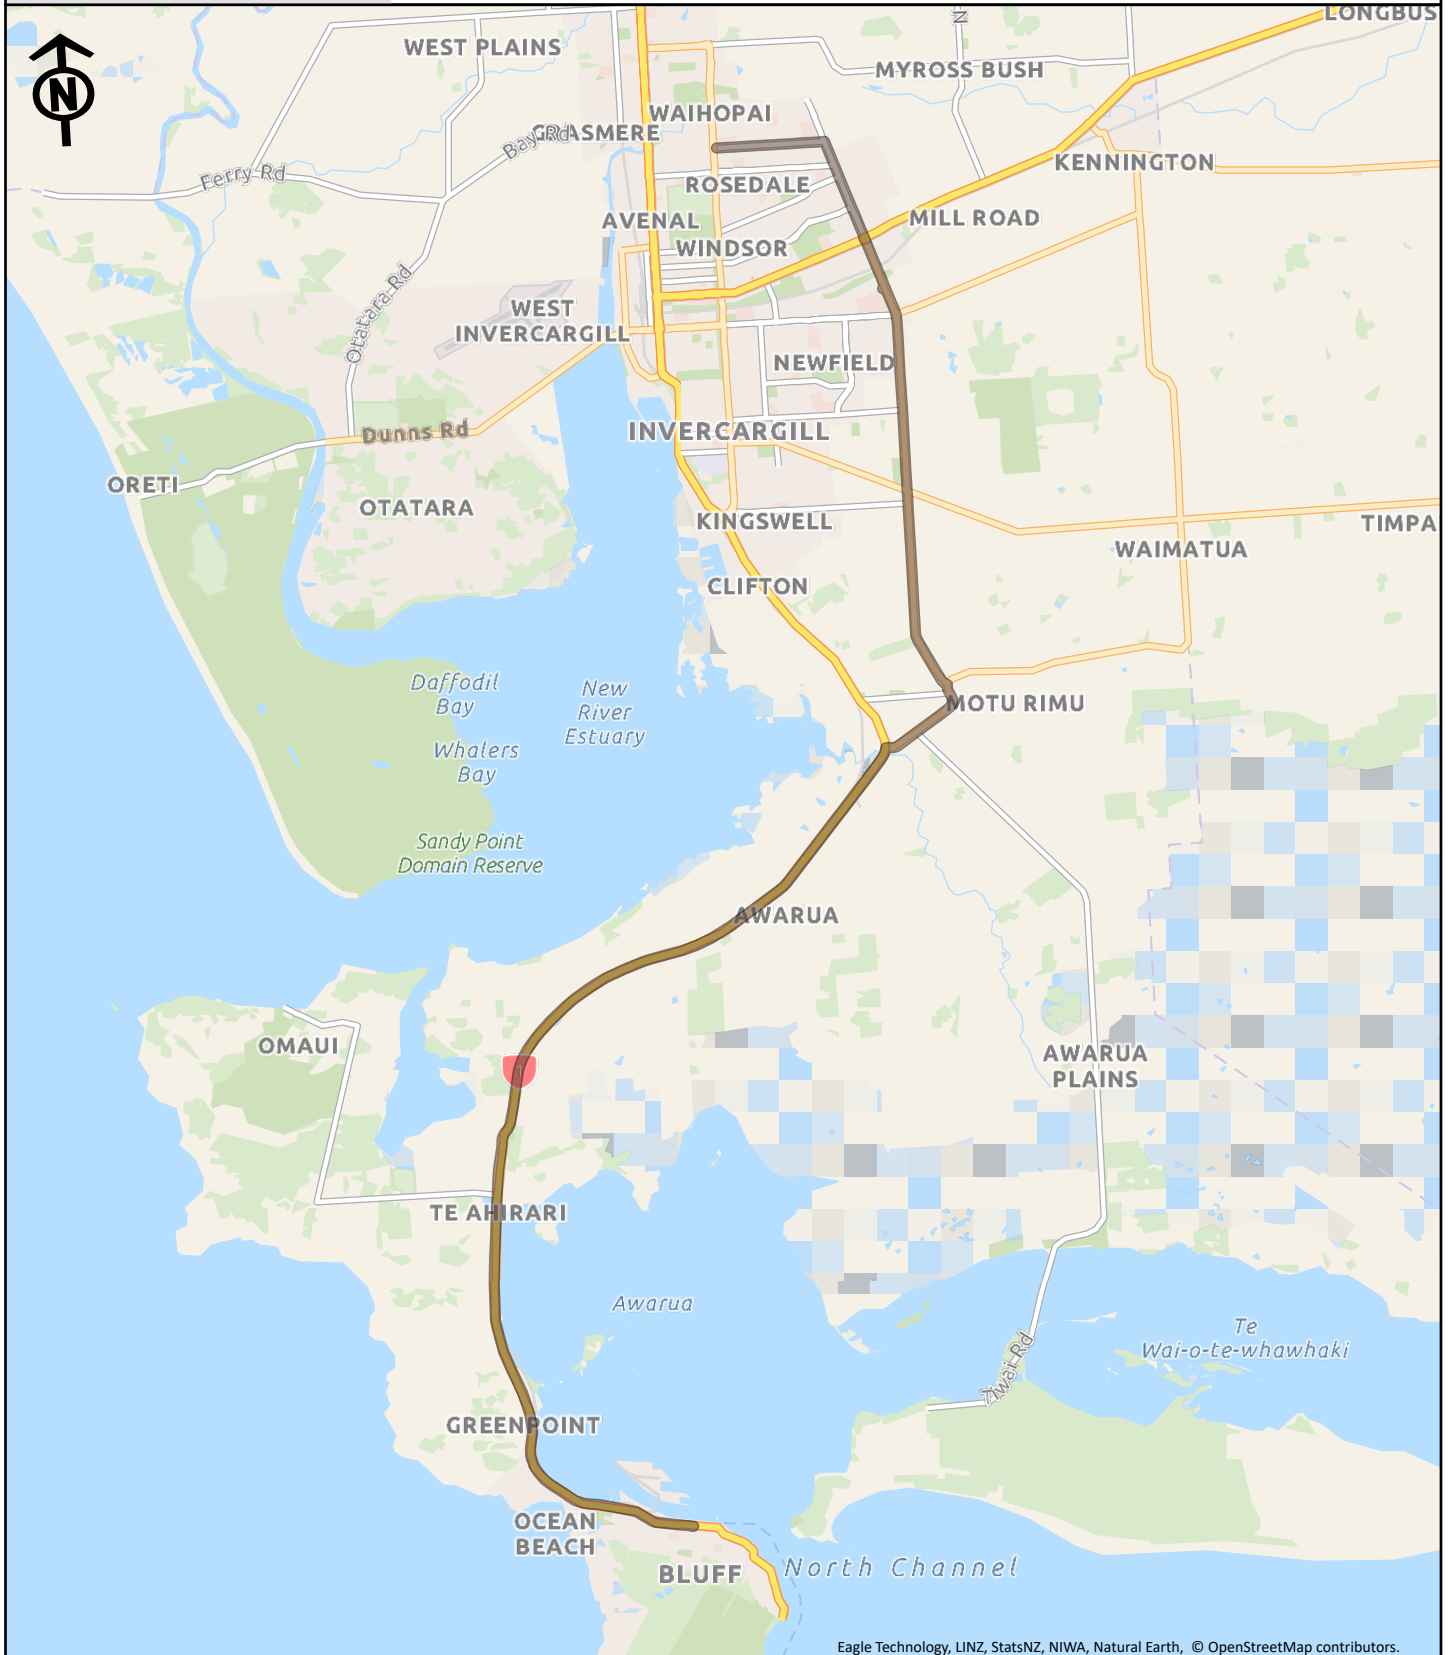

Route D140101 AM/PM

Route kms: 31.43 km

Schools on route:

Student numbers (estimated):
Total: **43**
Year 1-6 students: **0**
Year 7-13 students: **43**

Verdon College (Head School), James Hargest Junior College

Eagle Technology, LINZ, StatsNZ, NIWA, Natural Earth, © OpenStreetMap contributors.

Date Exported: 25/01/2022 1:09 pm