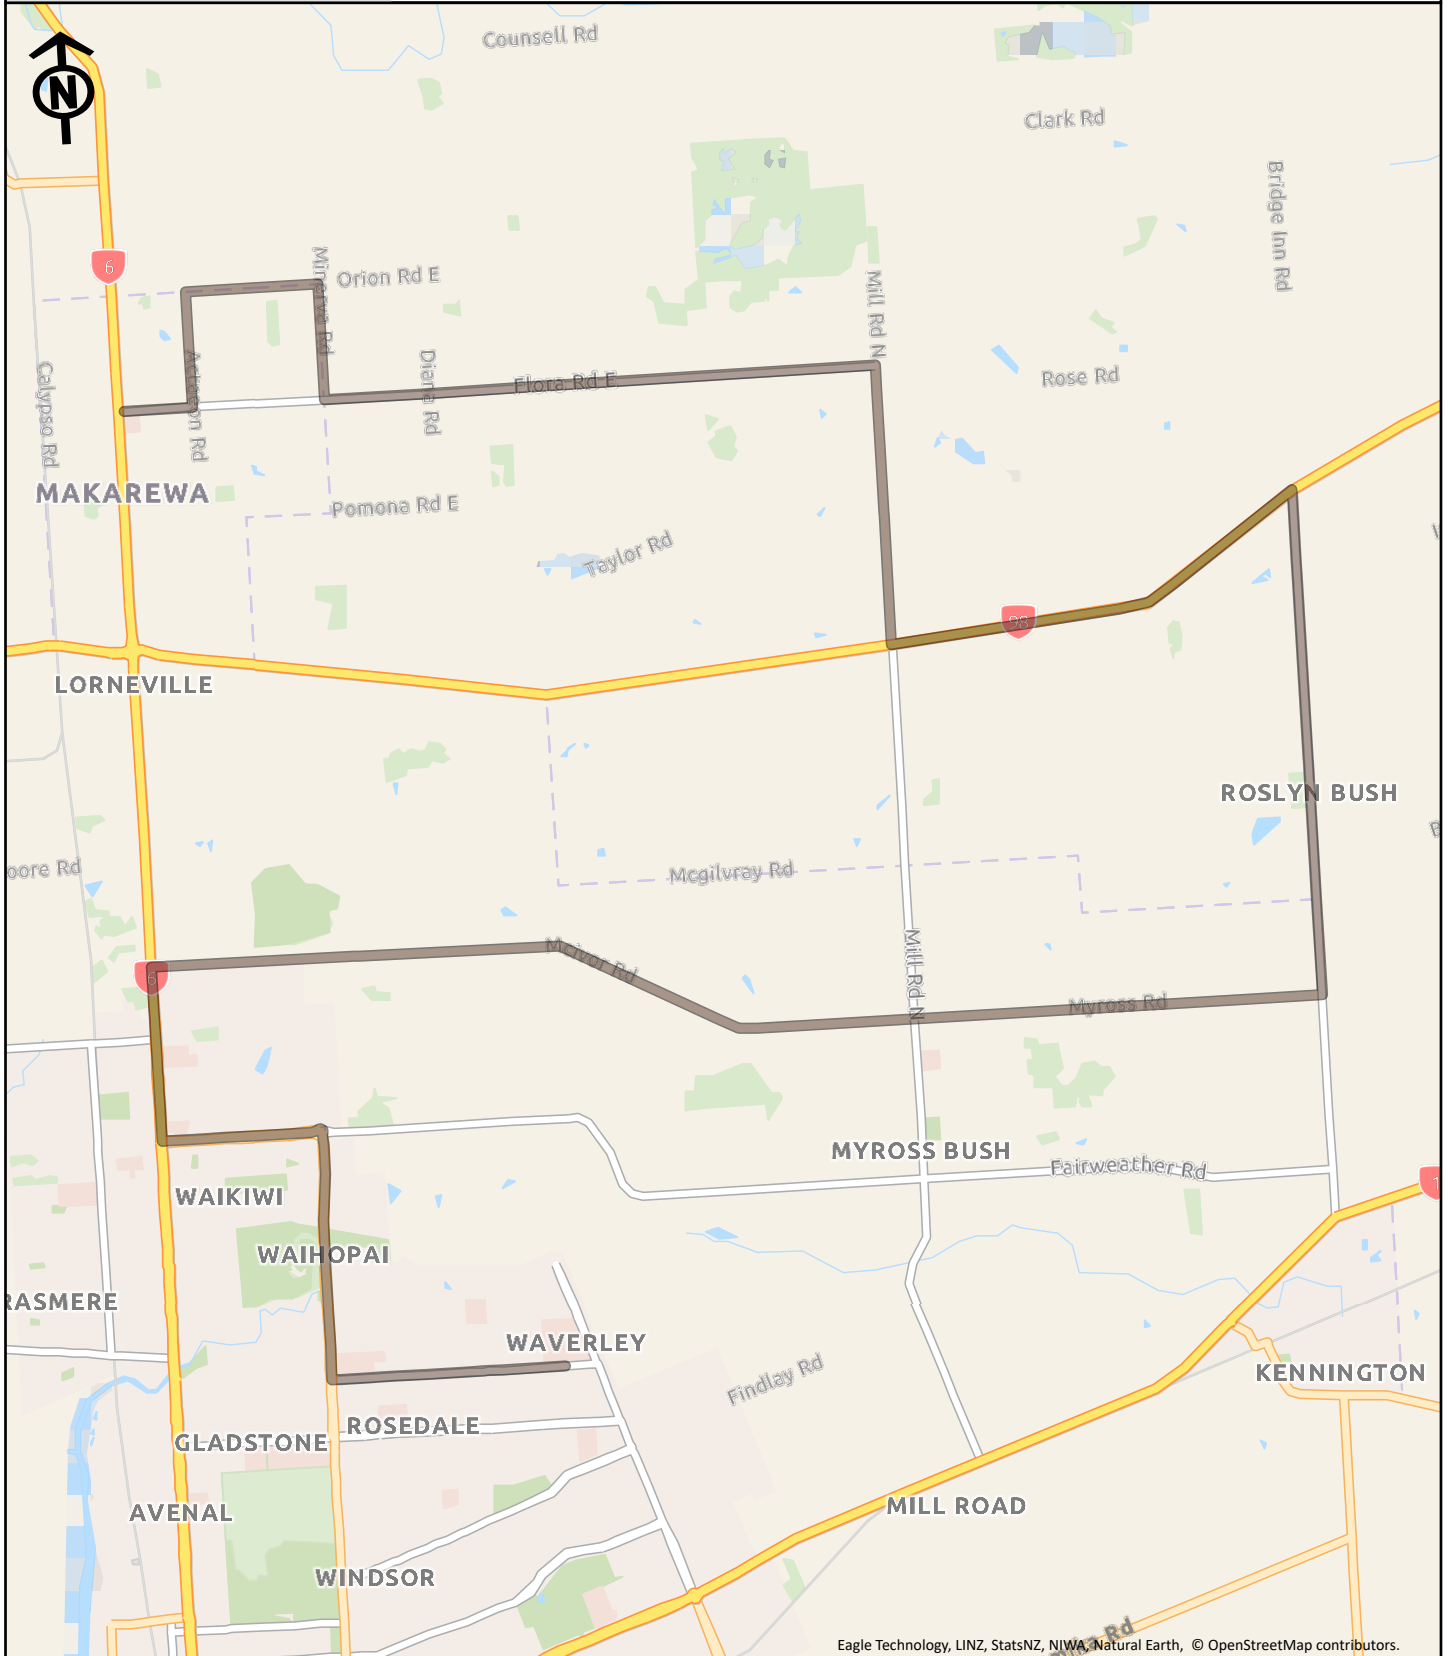

# Route D140104 AM/PM

Route kms: 29.58 km

### Schools on route:

Student numbers (estimated):  
 Total: **52**  
 Year 1-6 students: **0**  
 Year 7-13 students: **52**

*James Hargest College (Head School), Verdon College, James Hargest Junior College, Southland Boys' High School, Southland Girls' High School, Aurora College*

Eagle Technology, LINZ, StatsNZ, NIWA, Natural Earth, © OpenStreetMap contributors.