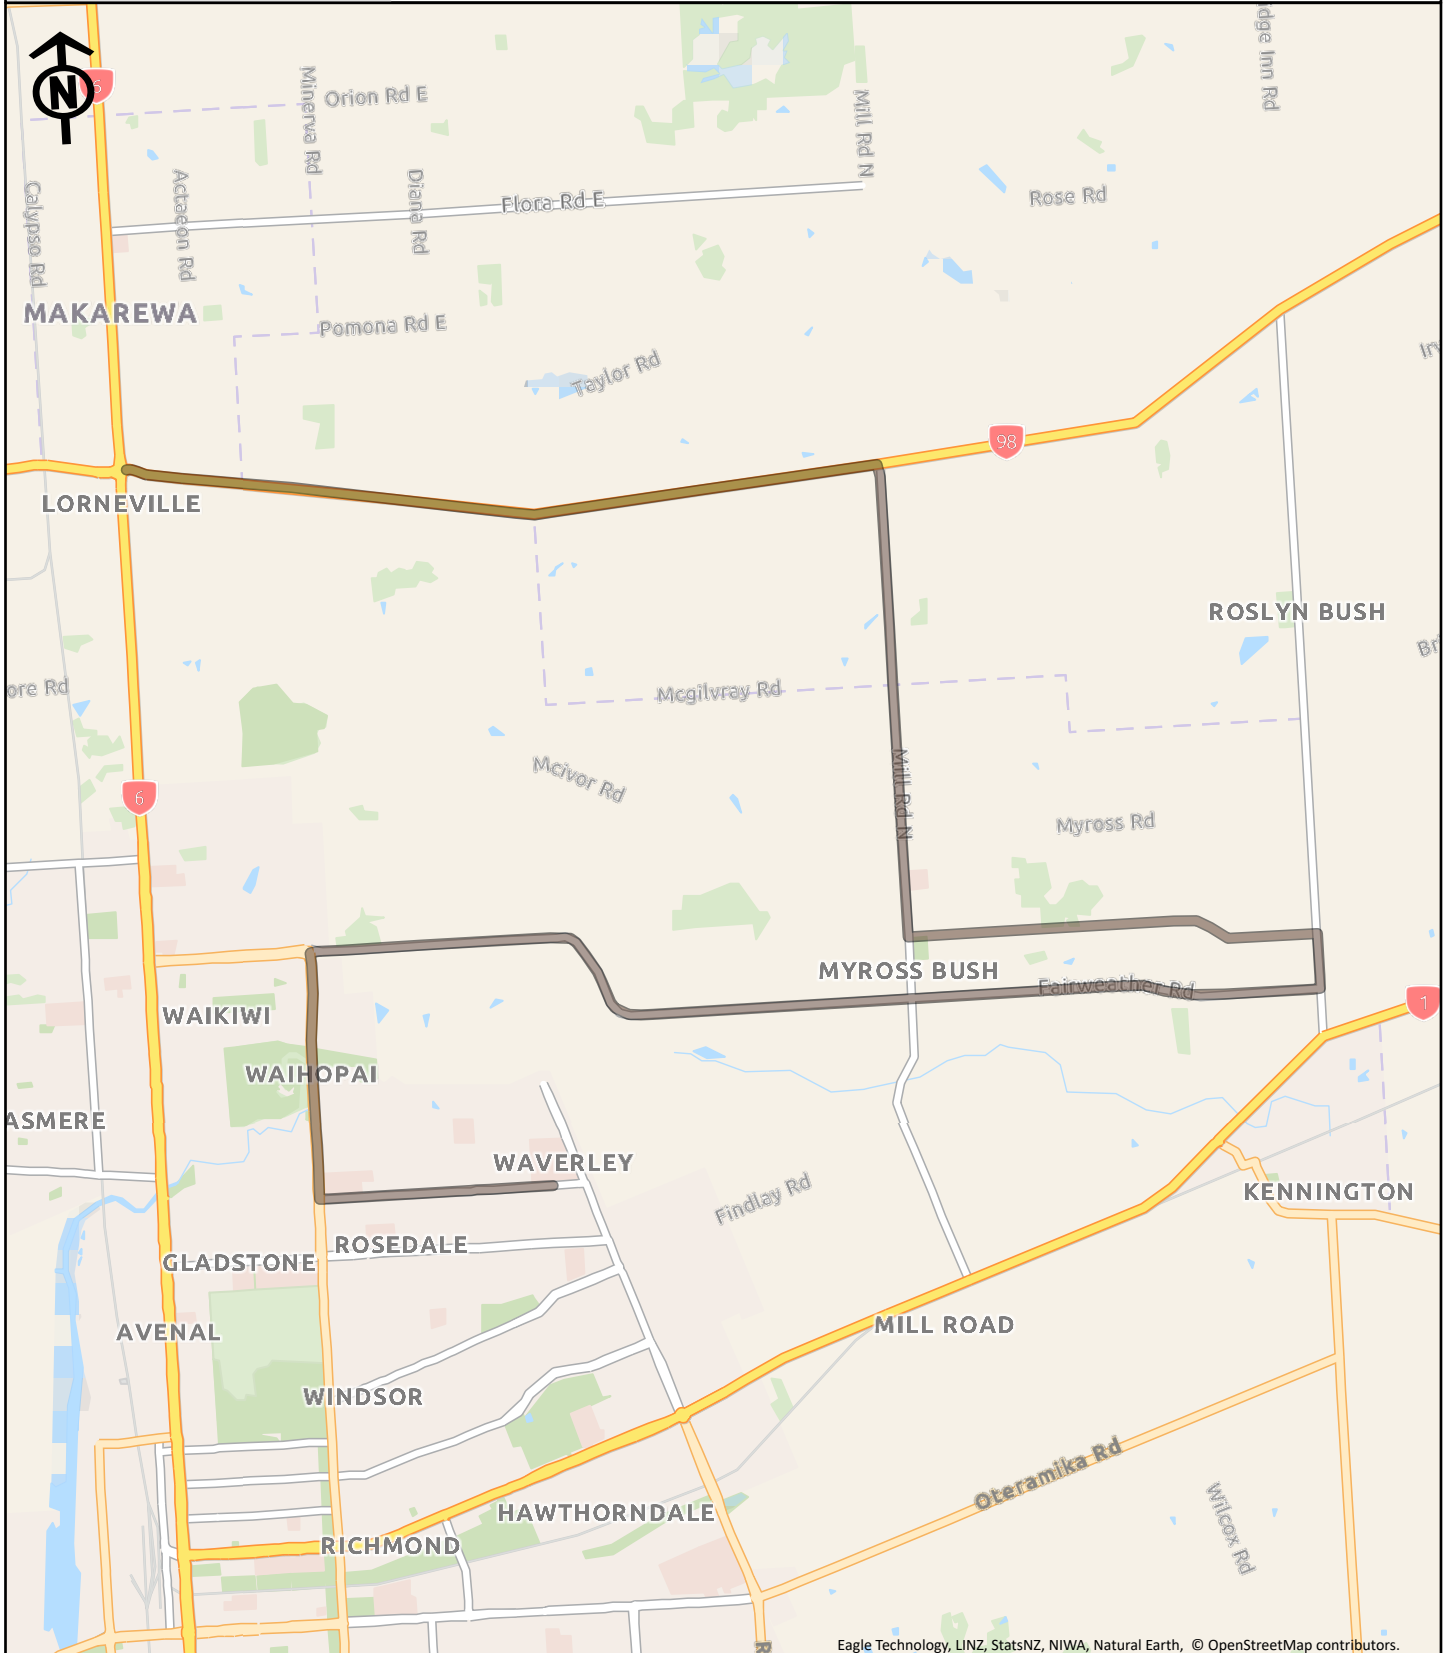

Route D140105 AM/PM

Route kms: 22.65 km

Schools on route:

Student numbers (estimated):

Total: **47**
Year 1-6 students: **6**
Year 7-13 students: **41**

James Hargest College (Head School), Verdon College, Southland Boys' High School, Southland Girls' High School, James Hargest Junior College, Aurora College, St Therese Catholic School

Eagle Technology, LINZ, StatsNZ, NIWA, Natural Earth, © OpenStreetMap contributors.

Date Exported: 25/01/2022 1:09 pm

0.9 0.45 0 0.9 1.8 2.7 3.6 4.5

Kilometers