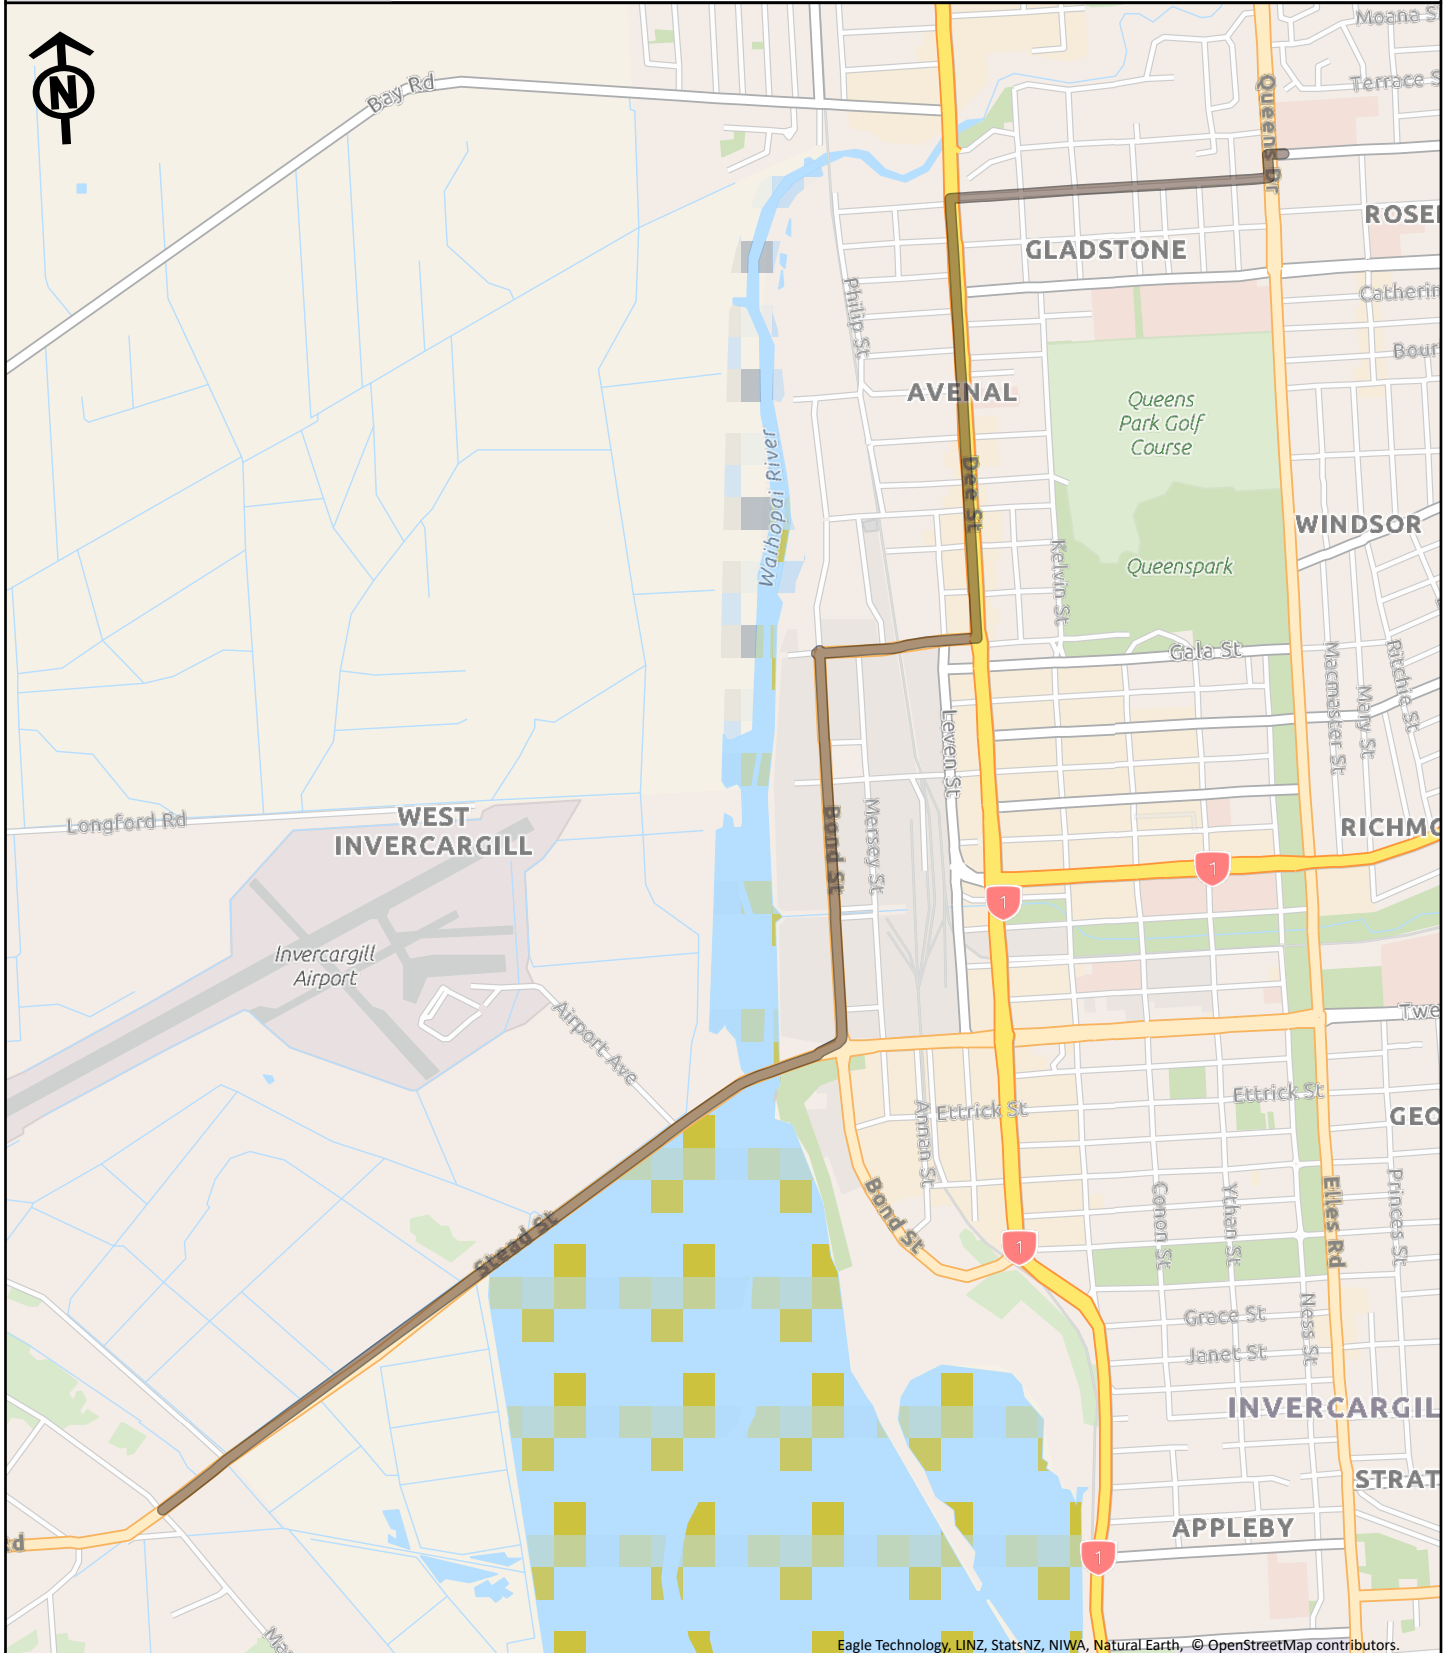

Route D140106 AM/PM

Route kms: 7.5 km

Schools on route:

Student numbers (estimated):

James Hargest Junior College (Head School)

Total: **30**

Year 1-6 students: **0**

Year 7-13 students: **30**

Eagle Technology, LINZ, StatsNZ, NIWA, Natural Earth, © OpenStreetMap contributors.

Date Exported: 25/01/2022 1:09 pm

0.45 0.23 0 0.45 0.9 1.35 1.8 2.25

 Kilometers