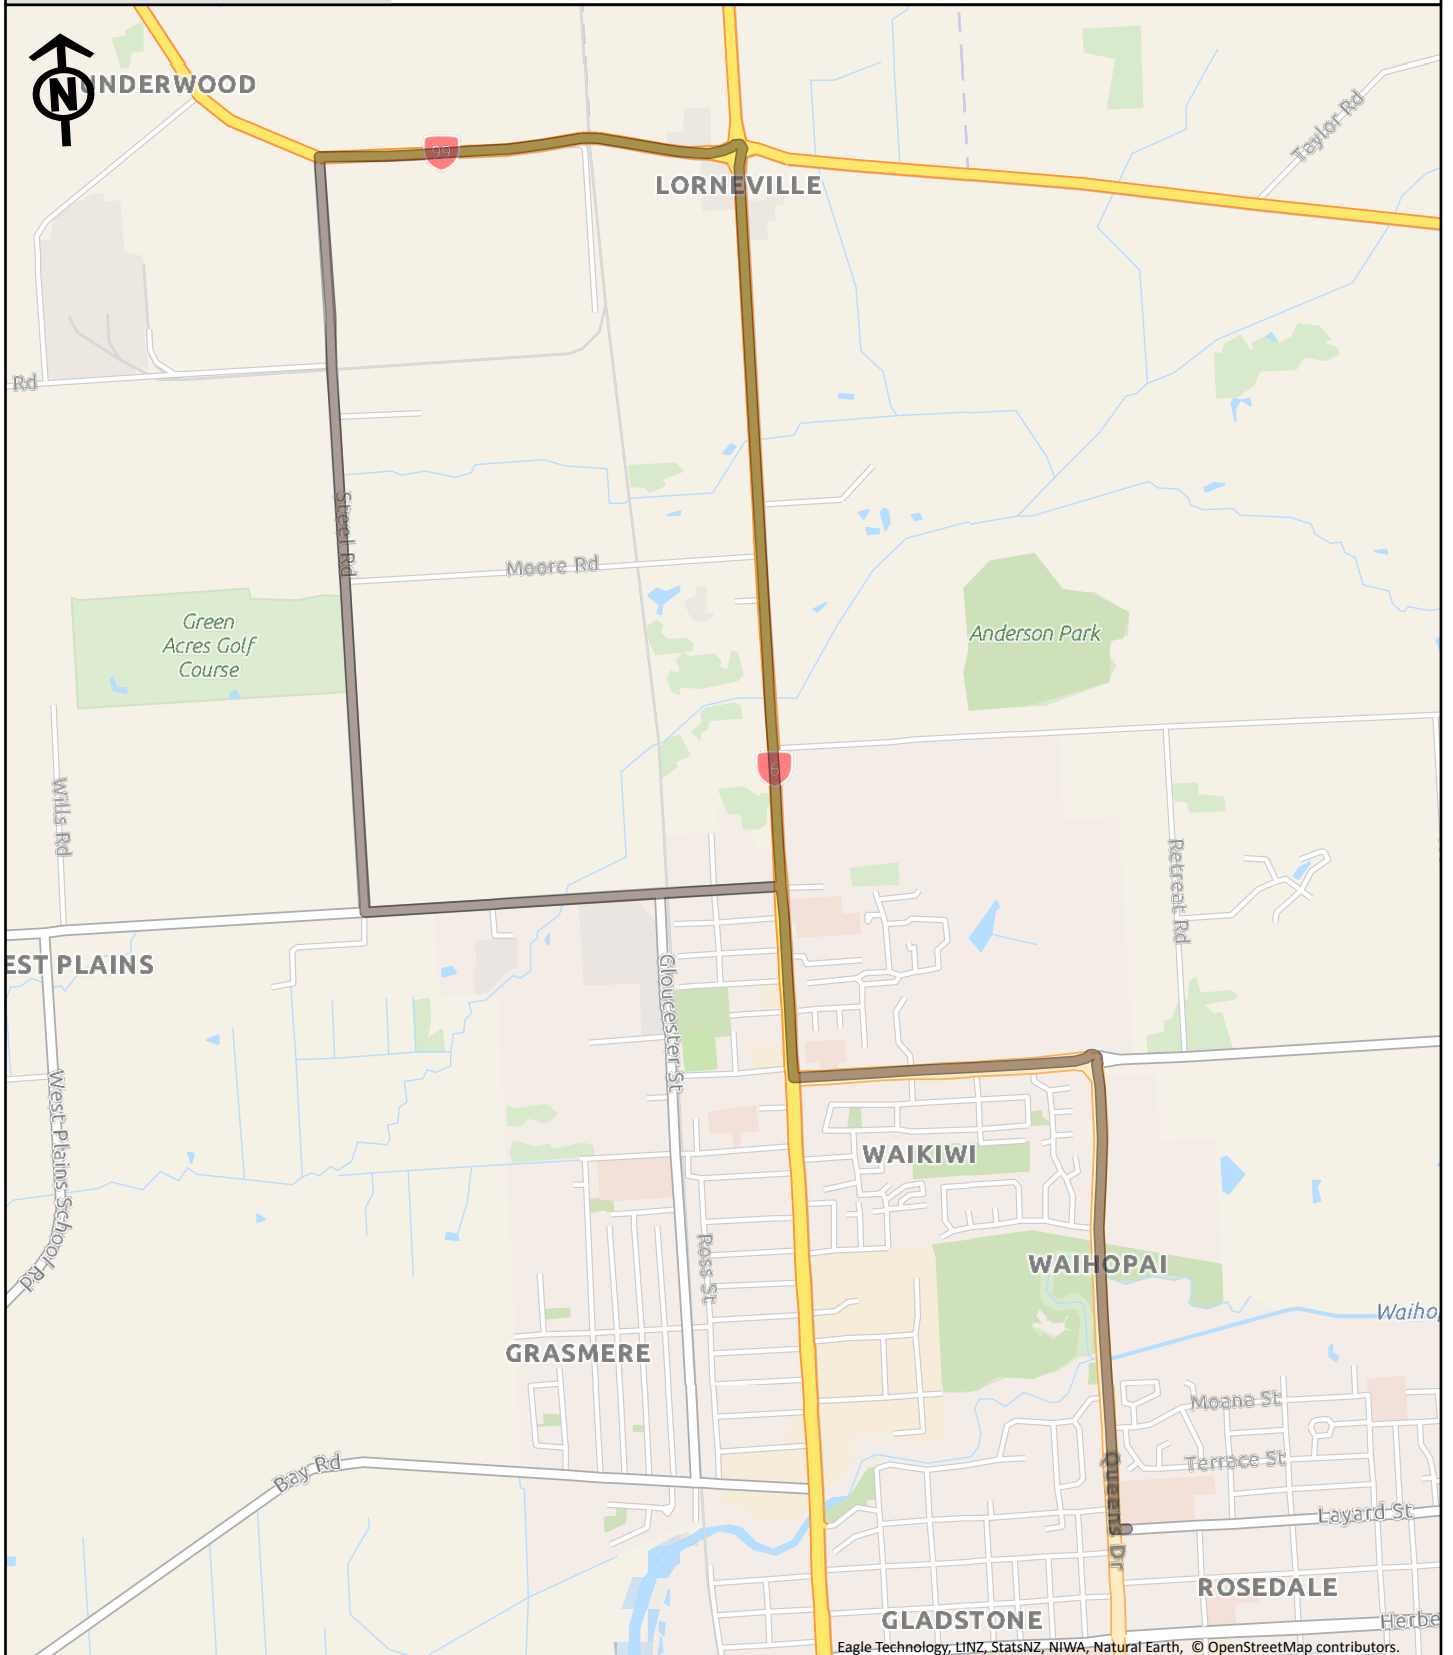

Route D140107 AM/PM

Route kms: 12.31 km

Student numbers (estimated):

Total: **32**

Year 1-6 students: **4**

Year 7-13 students: **28**

Schools on route:

Verdon College (Head School), James Hargest College, Southland Boys' High School, James Hargest Junior College, Sacred Heart (Waikiwi), St Therese Catholic School, Southland Girls' High School,

Eagle Technology, LINZ, StatsNZ, NIWA, Natural Earth, © OpenStreetMap contributors.

Date Exported: 25/01/2022 1:09 pm

0.5 0.25 0 0.5 1 1.5 2 2.5

 Kilometers