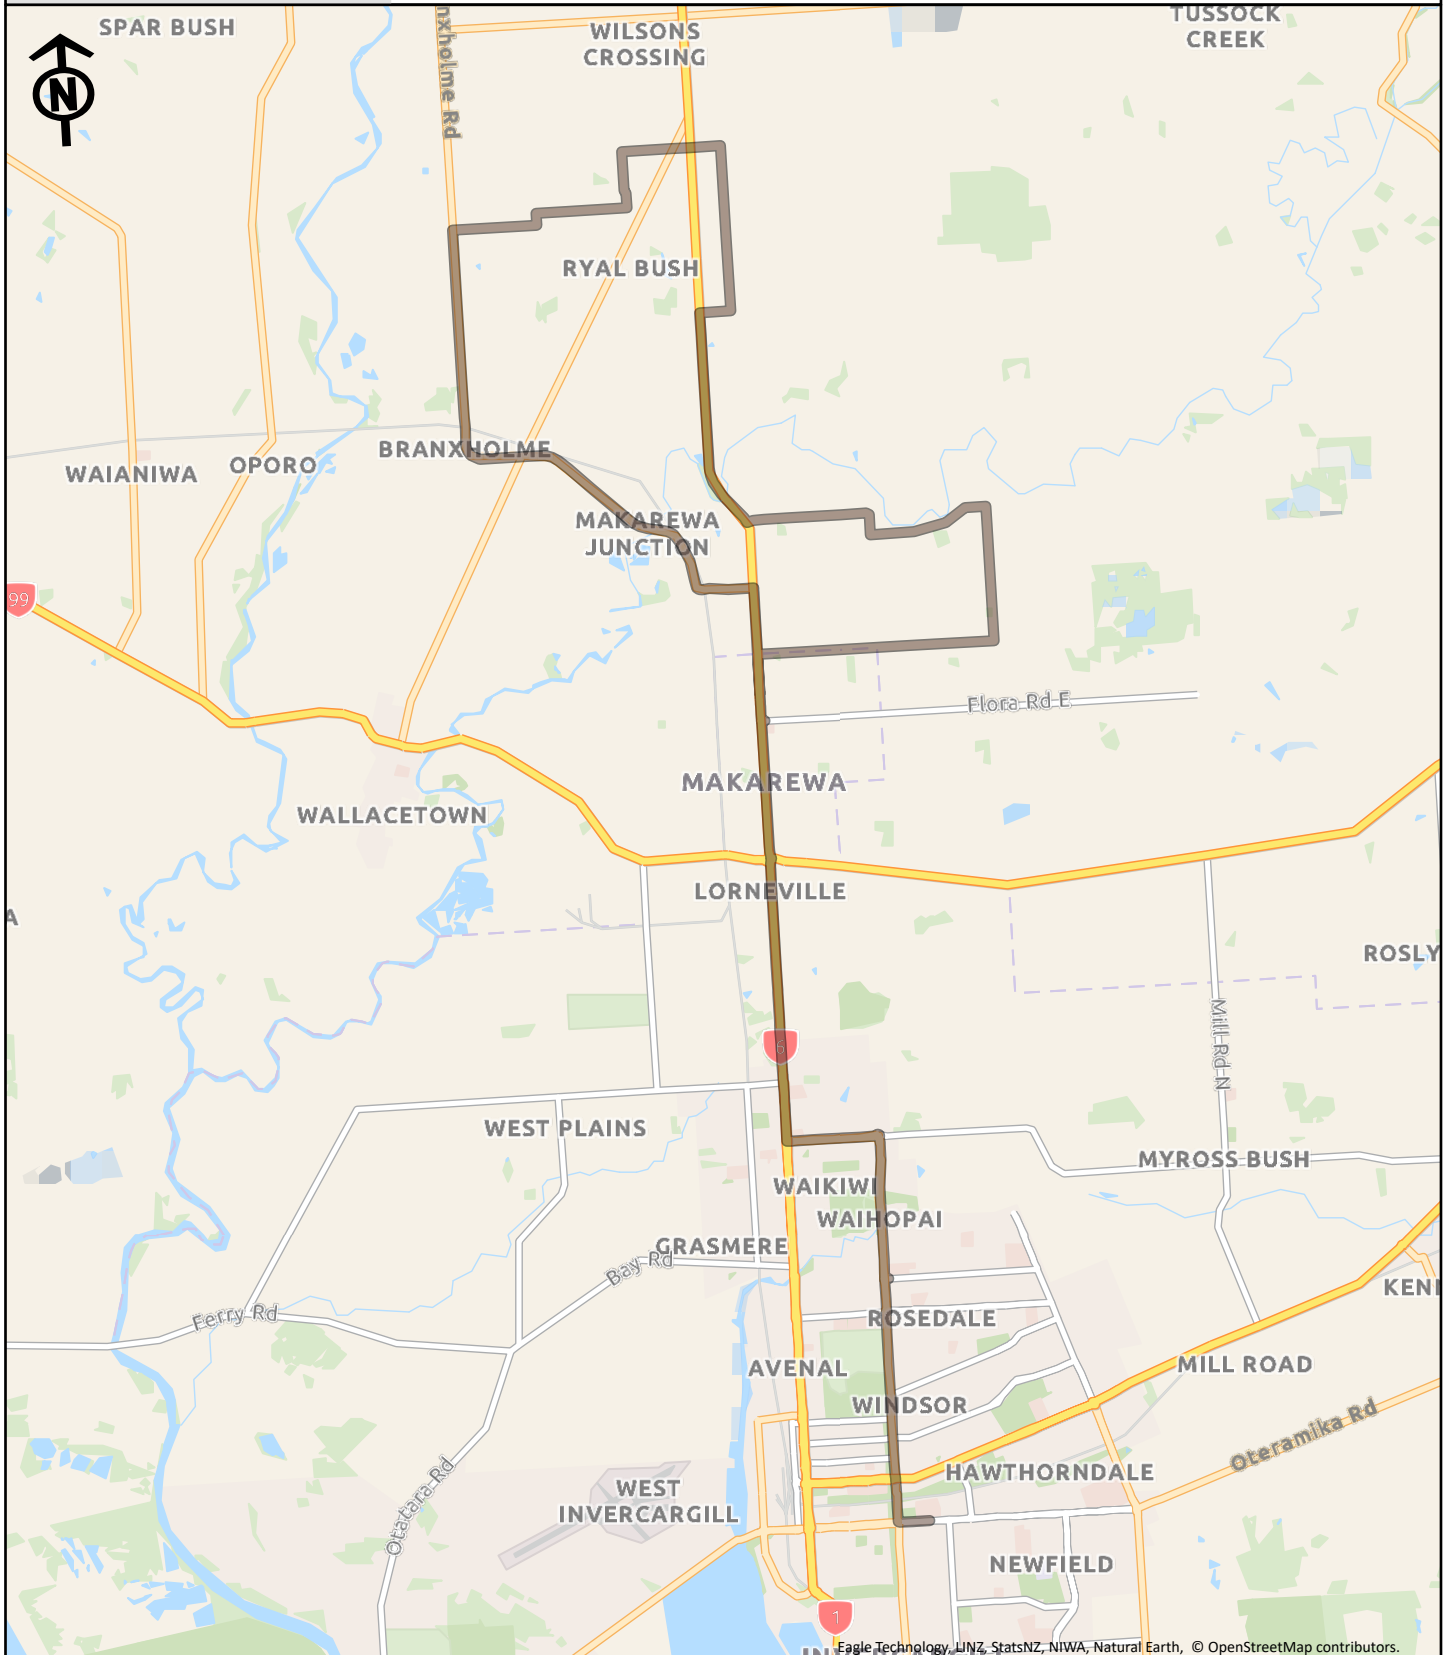

Route D140108 AM/PM

Route kms: 37.93 km

Schools on route:

Student numbers (estimated):
 Total: **47**
 Year 1-6 students: **4**
 Year 7-13 students: **43**

(Head School), James Hargest College, Verdon College, Sacred Heart School (Waikiwi), Southland Boys' High School, Southland Girls' High School, James Hargest Junior College, Aurora College, St Therese

Eagle Technology, UNZ, StatsNZ, NIWA, Natural Earth, © OpenStreetMap contributors.

Date Exported: 25/01/2022 1:09 pm

1.5 0.75 0 1.5 3 4.5 6 7.5

Kilometers