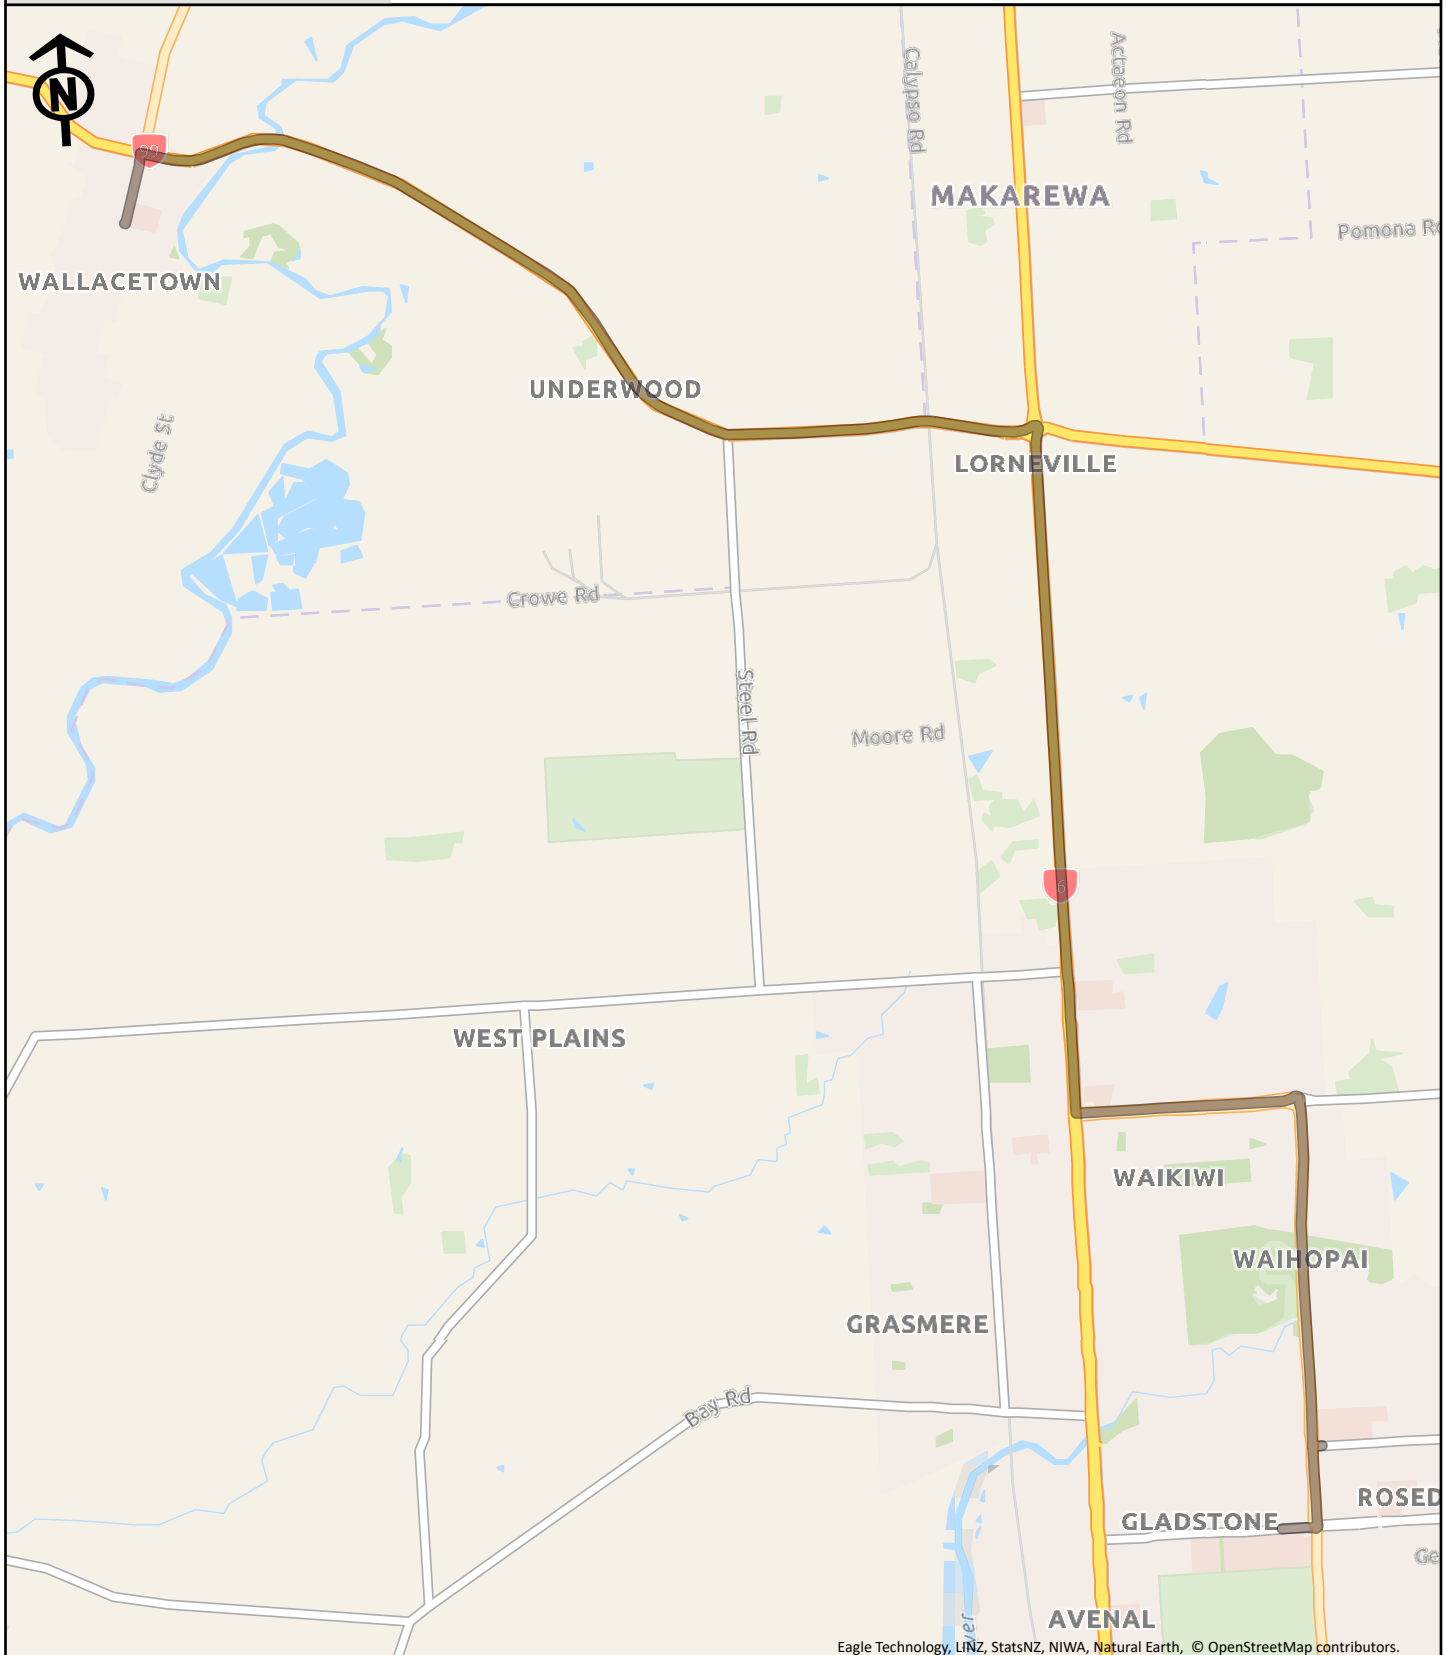

# Route D140109 AM/PM

Route kms: 12.47 km

Student numbers (estimated):

Total: **50**  
Year 1-6 students: **5**  
Year 7-13 students: **45**

## Schools on route:

*James Hargest College (Head School), Verdon College, Southland Boys' High School, James Hargest Junior College, St Therese Catholic School, Aurora College, Southland Girls' High School*

Eagle Technology, LINZ, StatsNZ, NIWA, Natural Earth, © OpenStreetMap contributors.

Date Exported: 25/01/2022 1:09 pm

0.65 0.33 0 0.65 1.3 1.95 2.6 3.25

 Kilometers