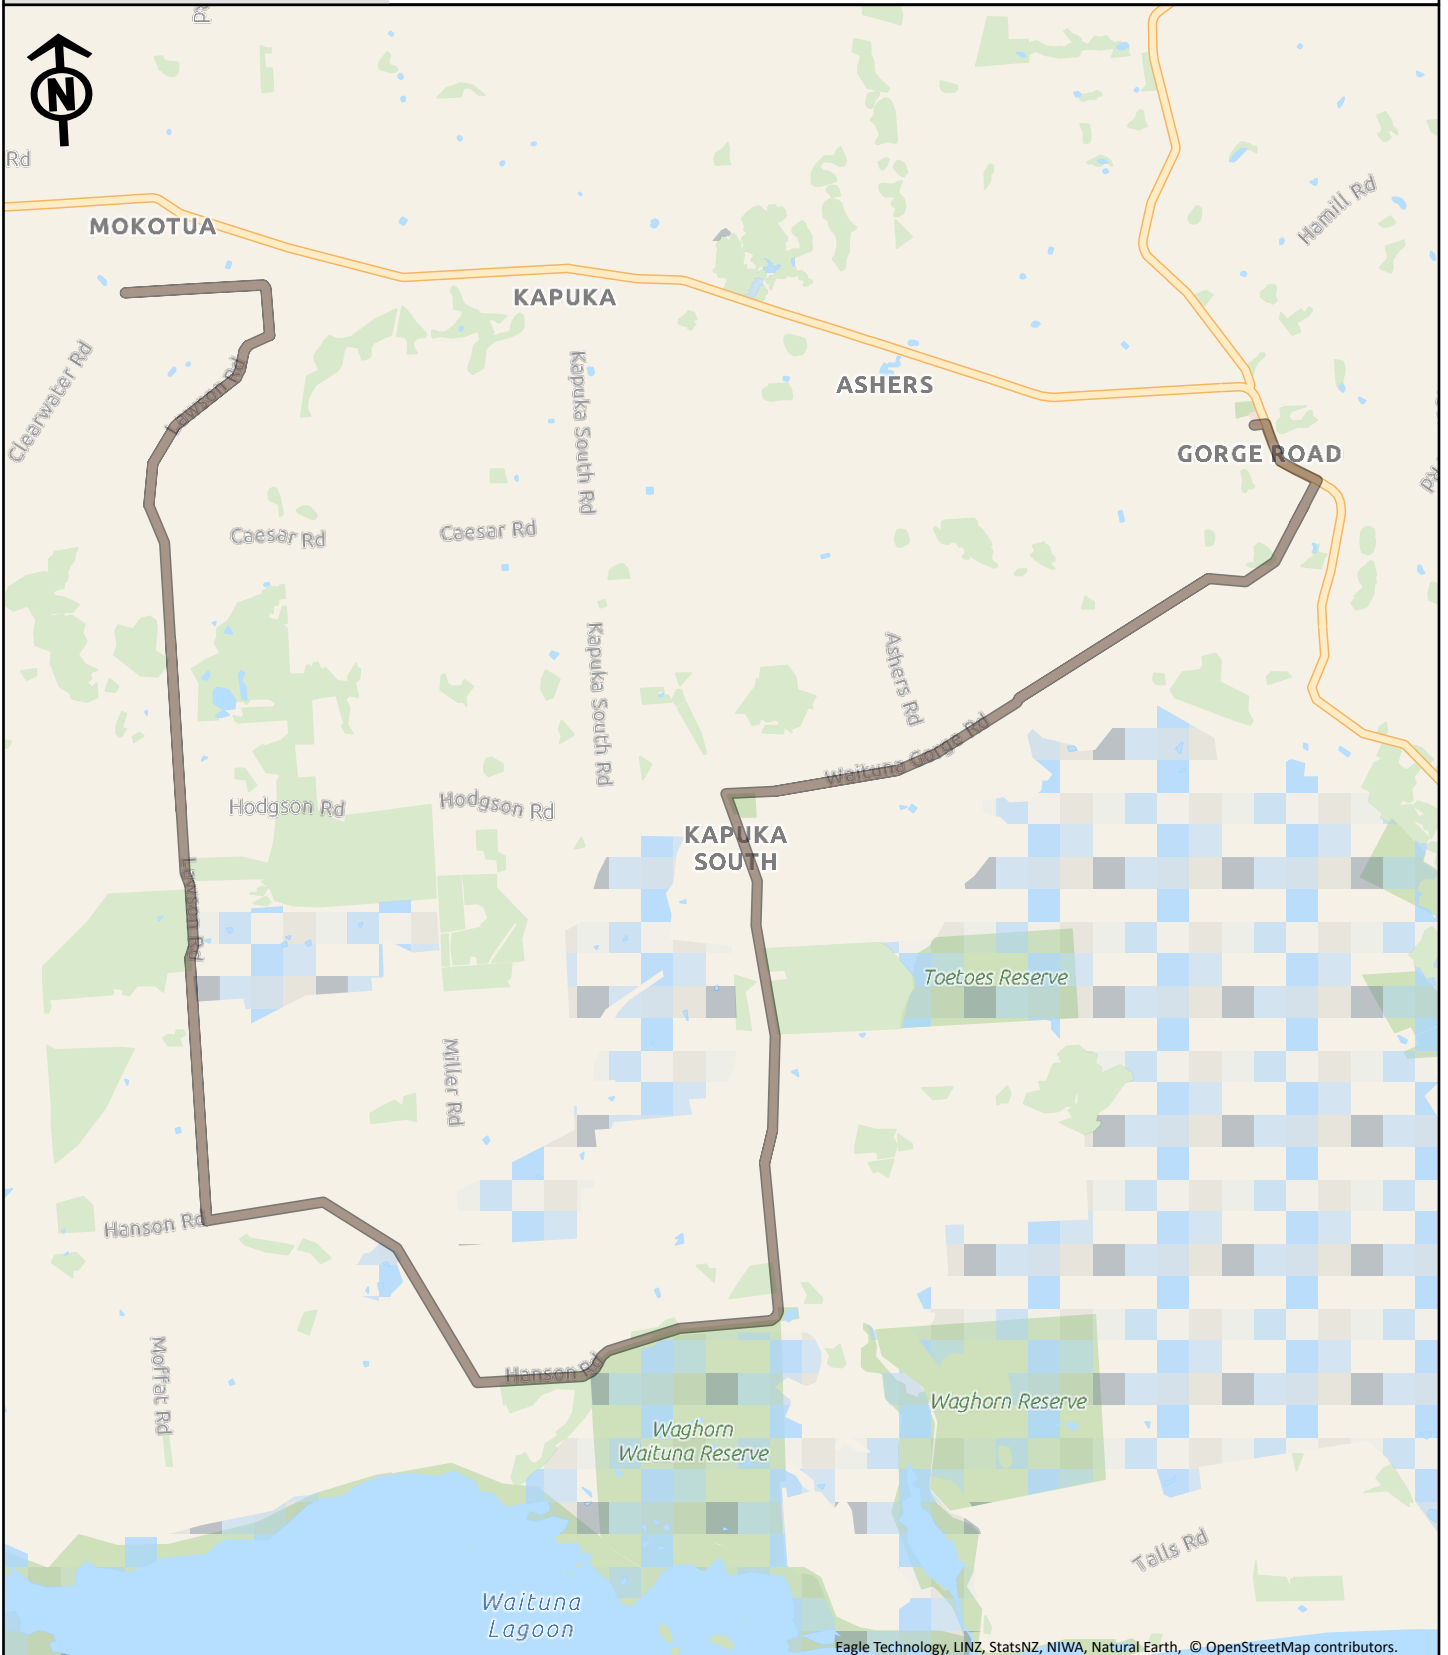

# Route D140110 AM/PM

Route kms: 53.73 km

### Schools on route:

Student numbers (estimated):  
Total: **43**  
Year 1-6 students: **23**  
Year 7-13 students: **20**

*Gorge Road School (Head School), Verdon College, Aurora College, James Hargest Junior College, Southland Girls High School, Southland Boys' High School, St Therese Catholic School, James Hargest College*

Eagle Technology, LINZ, StatsNZ, NIWA, Natural Earth, © OpenStreetMap contributors.

Date Exported: 25/01/2022 1:09 pm

1 0.5 0 1 2 3 4 5  
Kilometers